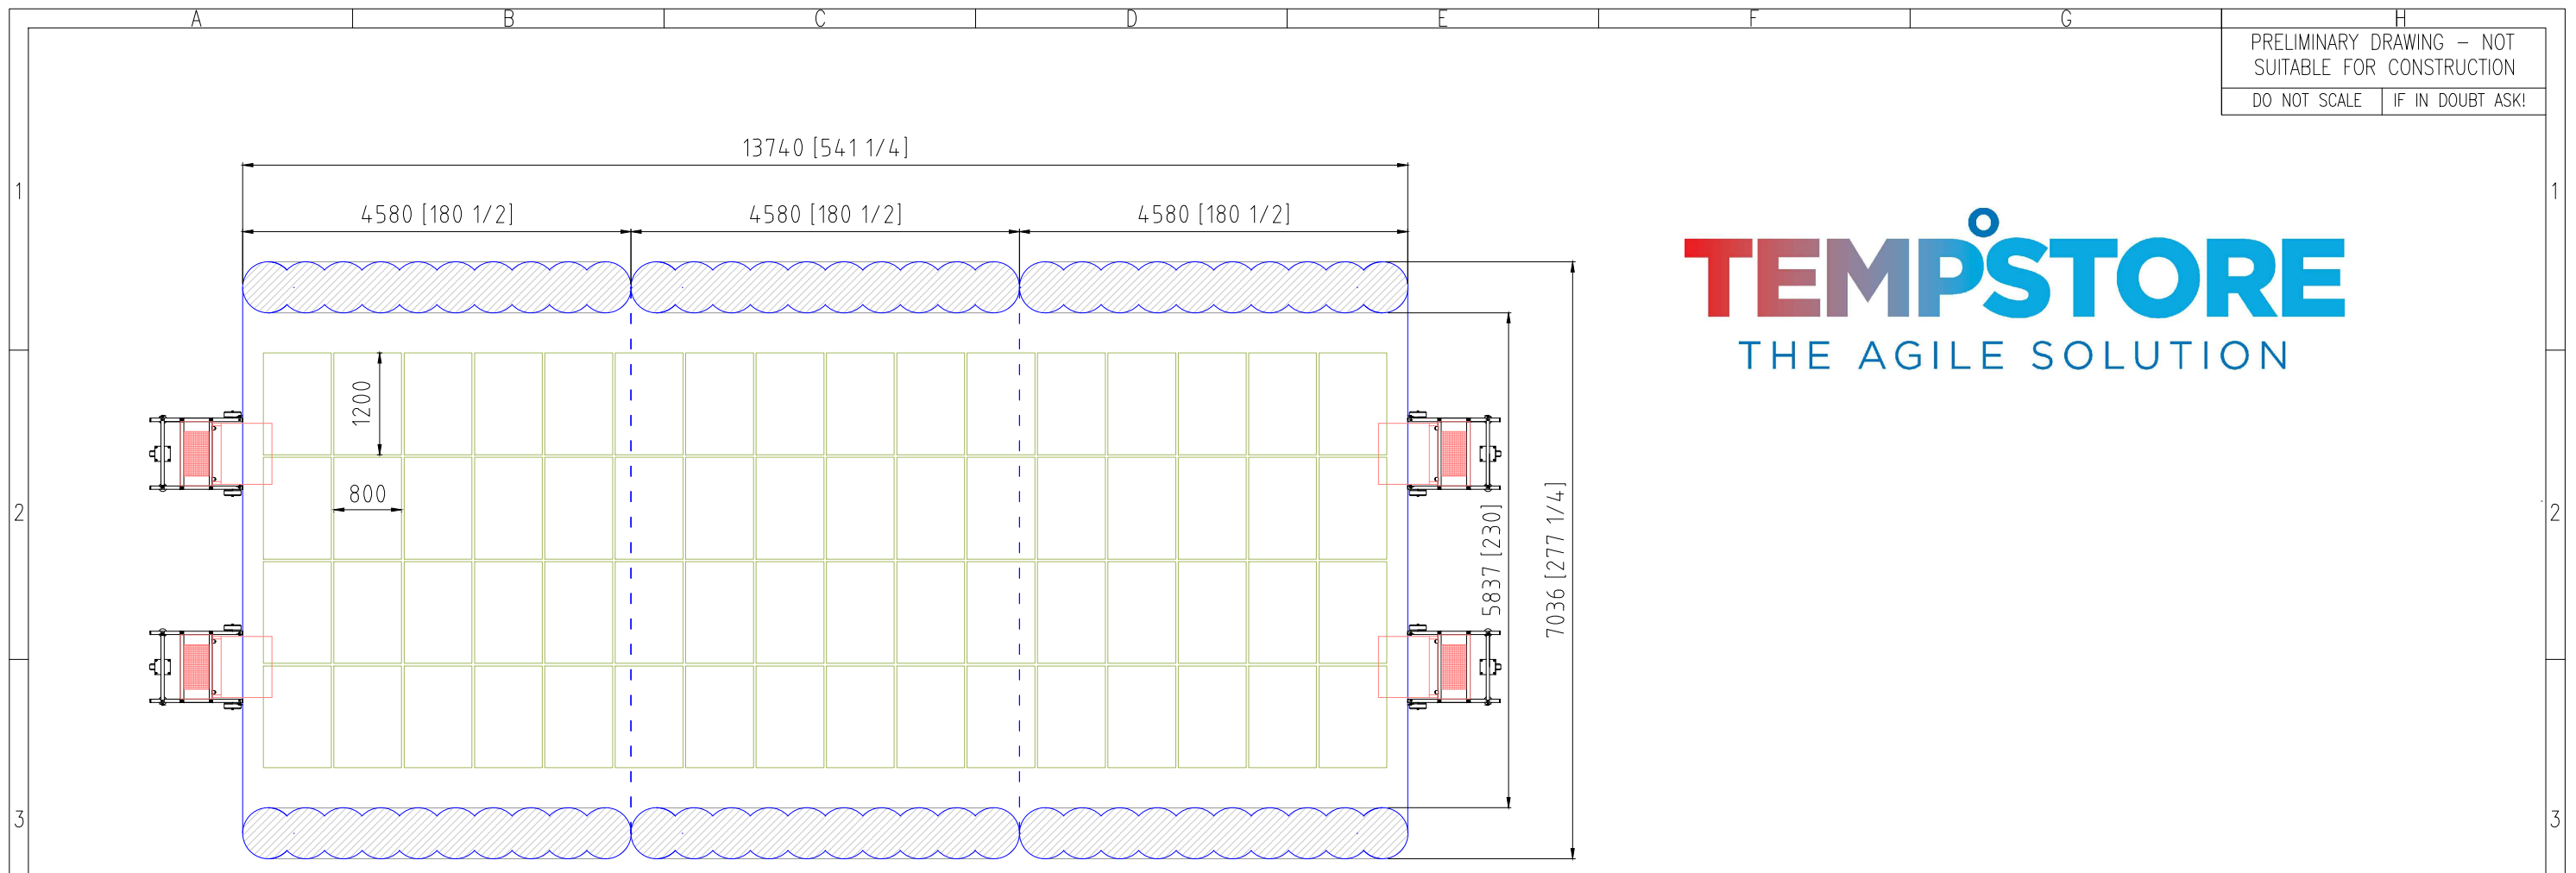

DIMS. IN mm
PRINT SIZE: A3
SCALE: NTS
DRAWN: LG

PROJECT: TempStore 53
DRAWING TITLE: EU PALLETS LAYOUT
DRAWING NUMBER: TempStore 53

PRELIMINARY DRAWING – NOT
SUITABLE FOR CONSTRUCTION
DO NOT SCALE IF IN DOUBT ASK!