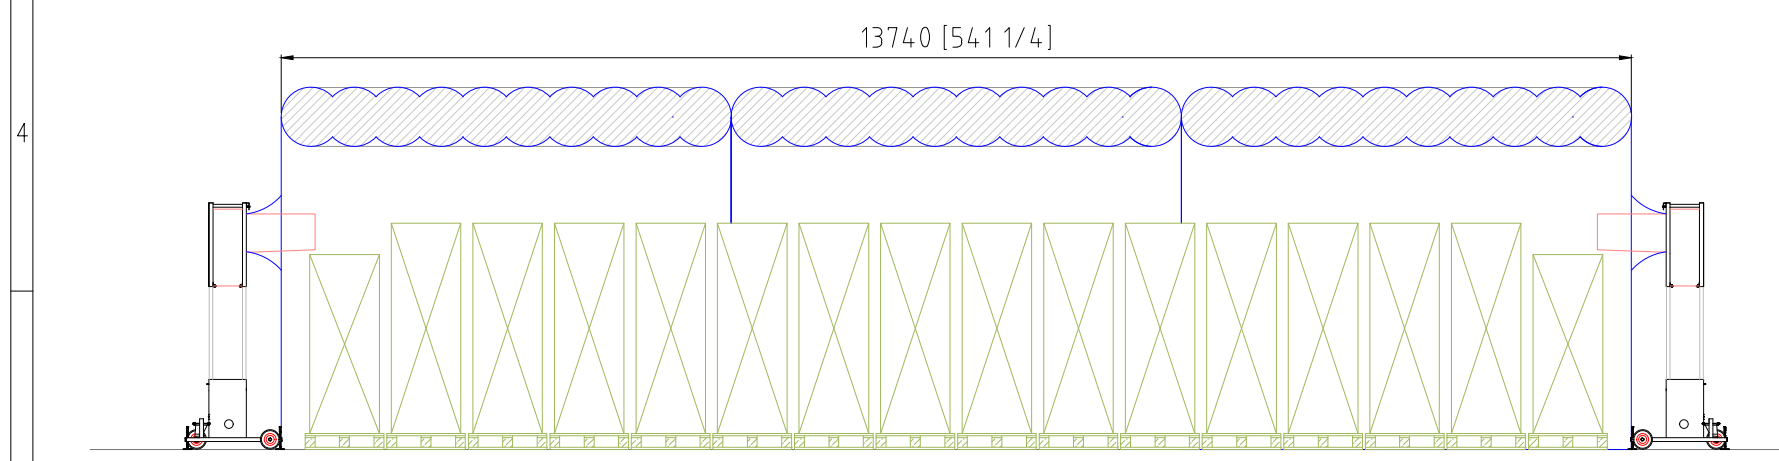

SIDE SECTION