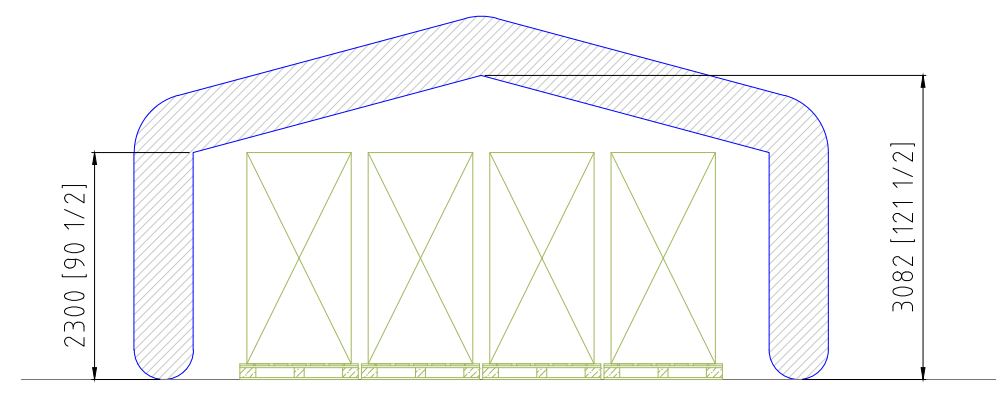

FRONT SECTION

©Dawsongroup International
All rights reserved. No part of this design
may be used or reproduced without the
written permission of Dawsongroup
International limited.
Dawsongroup | international

DATES:	
CREATED:	09/01/2020 1:26 PM
UPDATED:	27/01/2020 9:17 AM
PRINTED:	27/01/2020 9:17 AM

Dawsongroup | international
8 Delaware Dr, Tongwell
Milton Keynes MK15 8JH
tel : (01908) 218111
fax : (01908) 218111
web site : www.dawsongroup.co.uk

DIMS. IN mm
PRINT SIZE: A3
SCALE: NTS
DRAWN: LG

PROJECT: TempStore 53
DRAWING TITLE: EU PALLETS LAYOUT
DRAWING NUMBER: TempStore 53