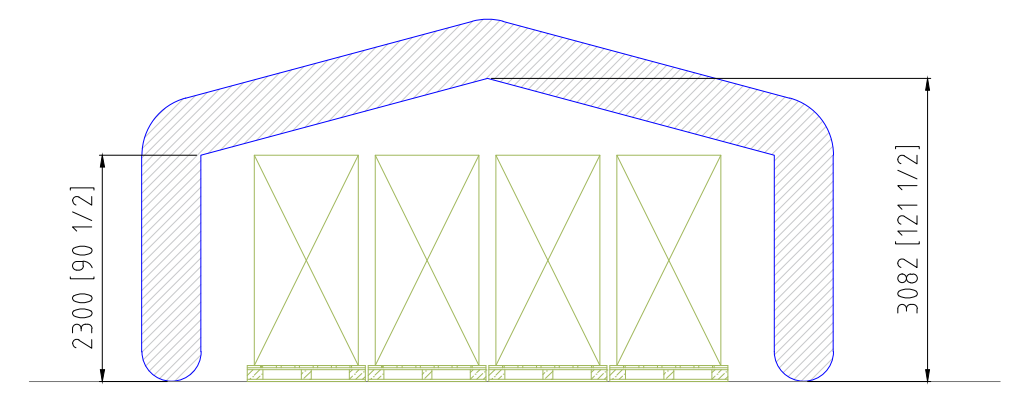

DIMS. IN mm
PRINT SIZE: A3
SCALE: NTS
DRAWN: LG

PROJECT: TempStore 53
DRAWING TITLE: EU PALLETS LAYOUT
DRAWING NUMBER: TempStore 53

PRELIMINARY DRAWING – NOT
SUITABLE FOR CONSTRUCTION
DO NOT SCALE IF IN DOUBT ASK!

PLAN VIEW

SIDE SECTION

FRONT SECTION

©Dawsongroup International
All rights reserved. No part of this design
may be used or reproduced without the
written permission of Dawsongroup
International limited.
Dawsongroup | international