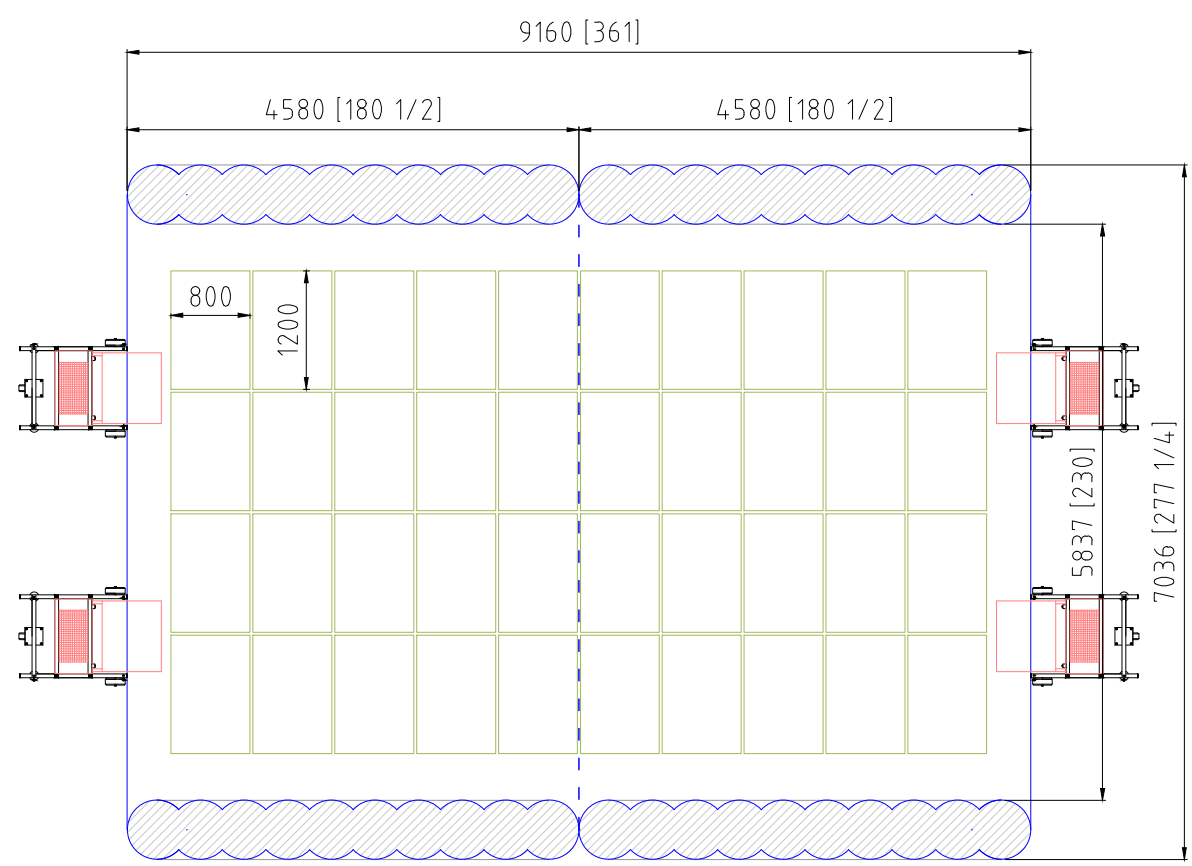

DIMS. IN mm
 PRINT SIZE: A3
 SCALE: NTS
 DRAWN: LG

PROJECT: TempStore 26
 DRAWING TITLE: EU PALLETS LAYOUT
 DRAWING NUMBER: TempStore 26

PRELIMINARY DRAWING – NOT
SUITABLE FOR CONSTRUCTION
DO NOT SCALE IF IN DOUBT ASK!