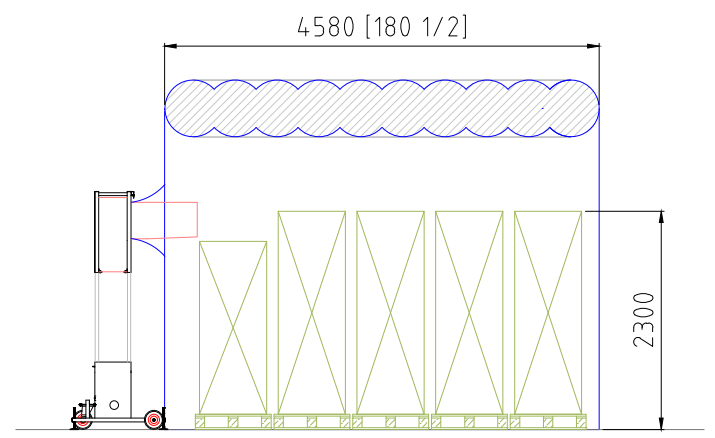

SIDE SECTION