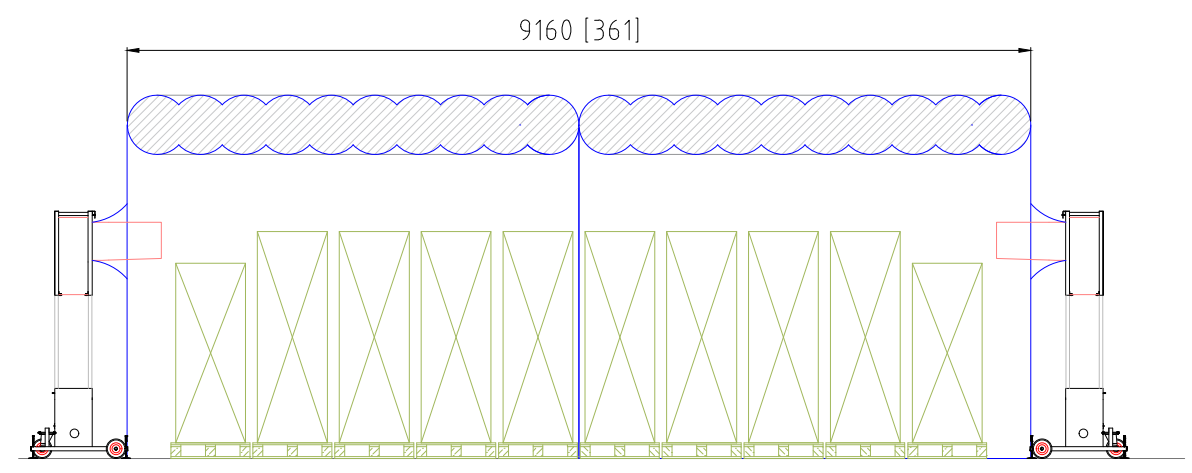

SIDE SECTION